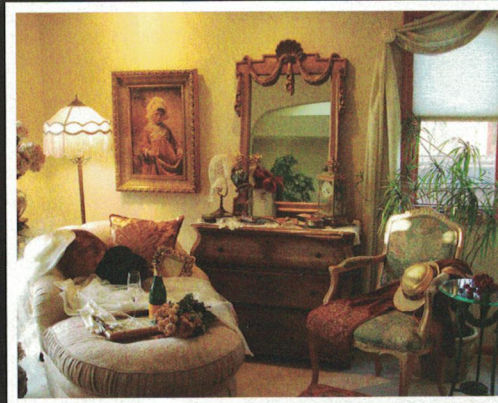

PHOTOS BY PATRICIA BURKE

## rock solid

West Windsor homeowners Liz and Pat Boyle liked the idea of incorporating a fireplace into their outdoor living space for "the look and warmth it gives the area," Pat Boyle says, adding that it's fun and relaxing for entertaining. "The kids love to roast marshmallows over the open fire." Made of Golden Quartzite veneer, the wood-burning fireplace calls to mind a remnant from an old farmhouse, the source of Pat Boyle's inspiration. The cream travertine patio and walls help define the outdoor room and lead to a gazebo, which includes a TV and entertainment armoire, says designer Suzette Donleavy of Well-Designed Interiors.

DISCOVER THE MAGIC WE CAN CREATE IN YOUR HOME.

White House Furniture, Inc.  
DISTINCTIVE HOME FURNISHINGS

14,000 Square Feet of Showroom  
Packed to the Rafters with the Finest  
Home Furnishings and Accessories Available